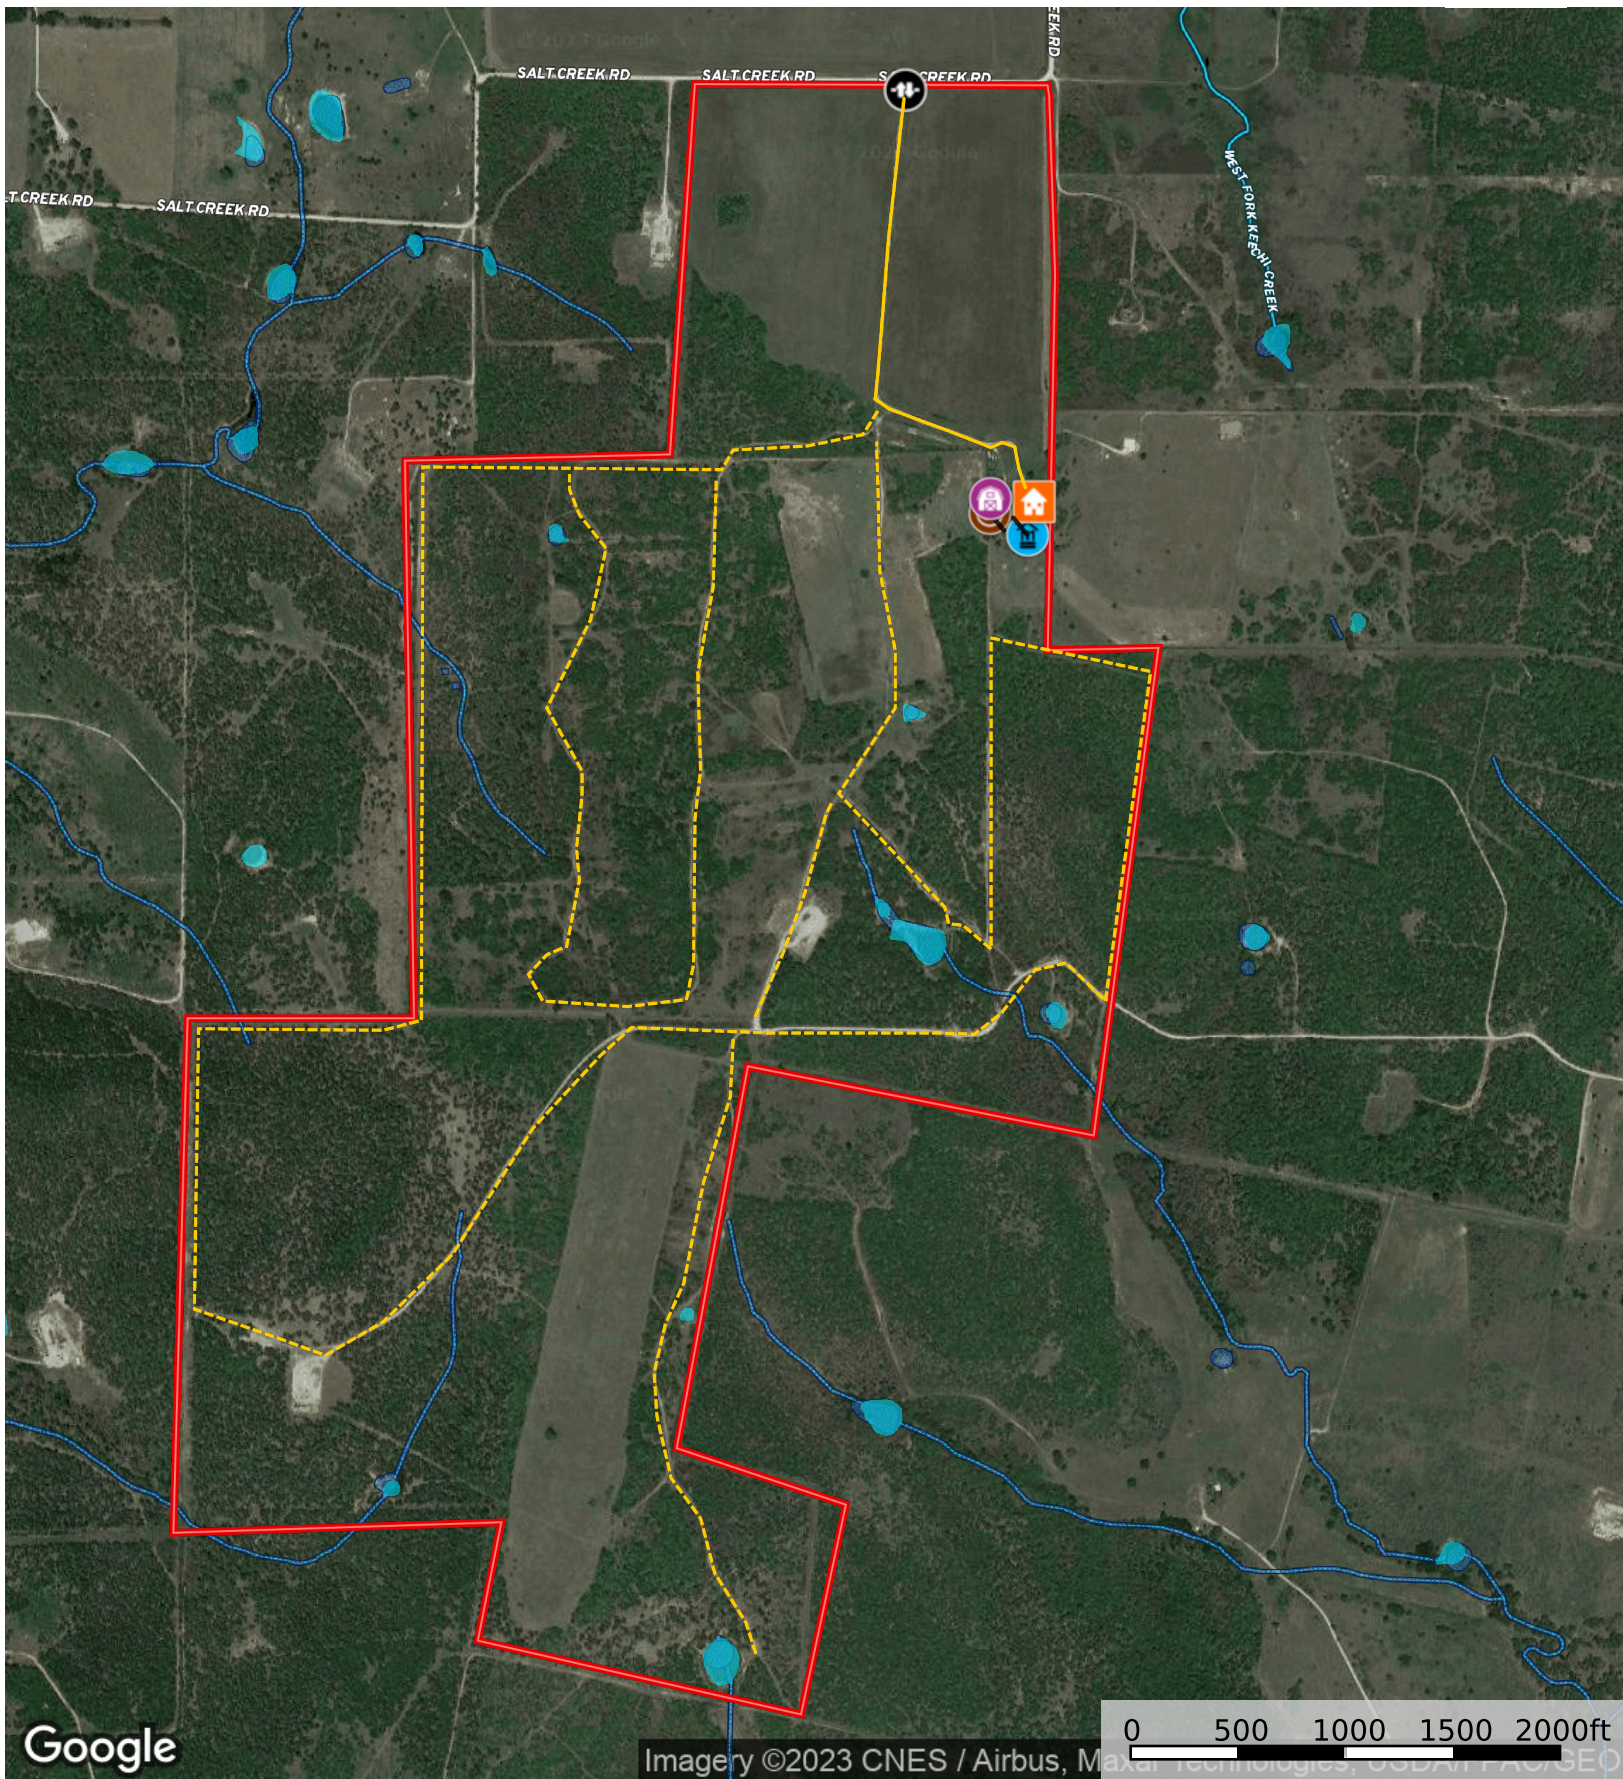

444 Vista Ranch

Jack County, Texas, 444 AC +/-

Google

Imagery ©2023 CNES / Airbus, Maxar Technologies, USDA/USGS

- Gate
- House
- Well
- Pens
- Barn
- Road / Trail
- Primary Road
- Boundary
- Wetlands
- Riparian
- Stream, Intermittent
- River/Creek
- Water Body